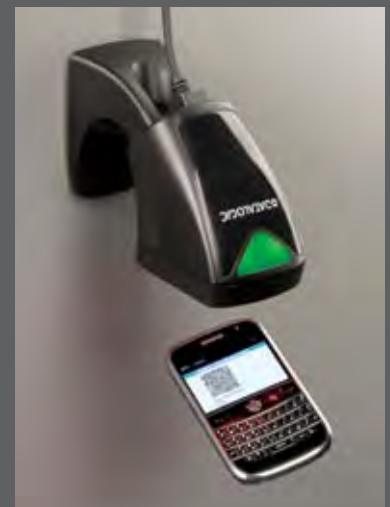

Base can be secured to a counter or wall for fixed applications

© 2011 Datalogic Scanning Inc. • All rights reserved. • Protected to the fullest extent under U.S. and international laws.

Copying or altering of this document is prohibited without express written consent from Datalogic Scanning, Inc.

Datalogic and the Datalogic logo are registered trademarks of Datalogic S.p.A. in many countries, including the U.S.A. and the E.U.

Illumix is a trademark of Datalogic Scanning, Inc.

Magellan is a registered trademark of Datalogic Scanning, Inc. in many countries, including the U.S.A. and the E.U.

Other brand and product names may be trademarks of their respective owners.

Product specifications are subject to change without notice.

DS-MAGELLAN800i-ENA4 REV B 20110923

www.scanning.datalogic.com